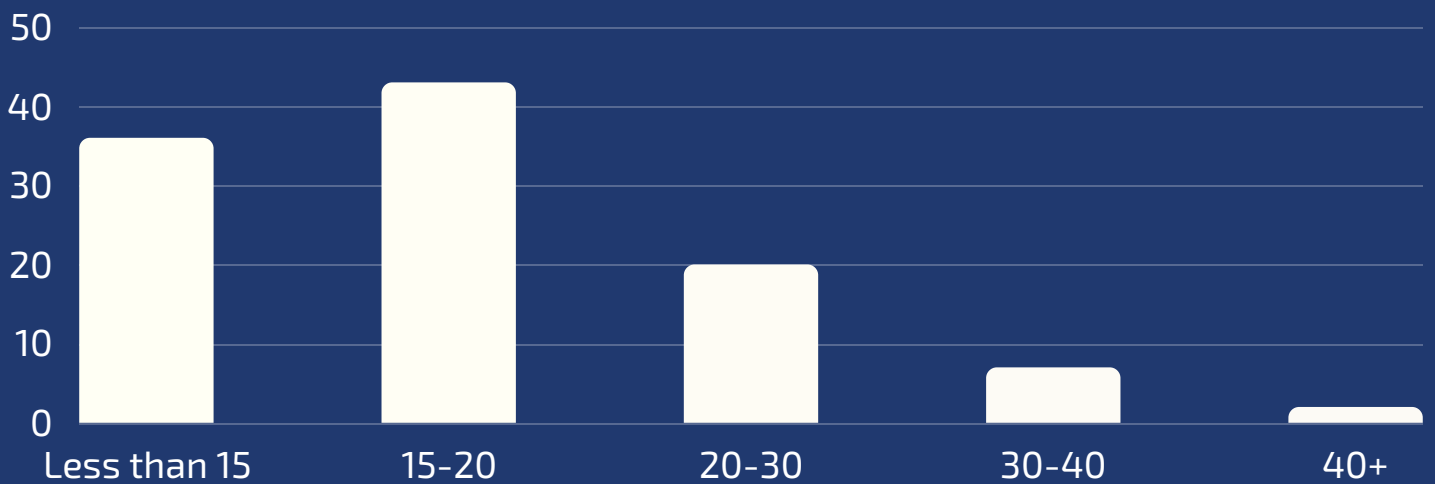

2017 EMPLOYMENT STATISTICS

DCBDD serves almost 600 adults. Of those, nearly 200 are employed. The following data reflects those 200 adults.*

EMPLOYMENT DEMOGRAPHICS

% of Men & Women Employed

61%
Males

39%
Females

Level of Education Achieved

- 158 = Diploma/GED
- 3 = Some Post-Secondary
- 3 = Associate's Degree
- 3 = Bachelor's Degree
- 1 = Massage Therapy License
- 1 = No Formal Education

HOURS WORKED PER WEEK

HOURLY WAGE