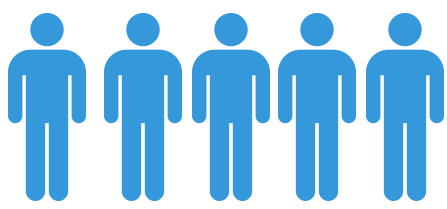

2017 EMPLOYMENT STATISTICS

DCBDD serves almost 600 adults. Of those, nearly 200 are employed. The following data reflects those 200 adults.*

EMPLOYMENT DEMOGRAPHICS

% of Men & Women Employed

61%
Males

39%
Females

Level of Education Achieved

- 158 = Diploma/GED
- 3 = Some Post-Secondary
- 3 = Associate's Degree
- 3 = Bachelor's Degree
- 1 = Massage Therapy License
- 1 = No Formal Education

HOURS WORKED PER WEEK

HOURLY WAGE