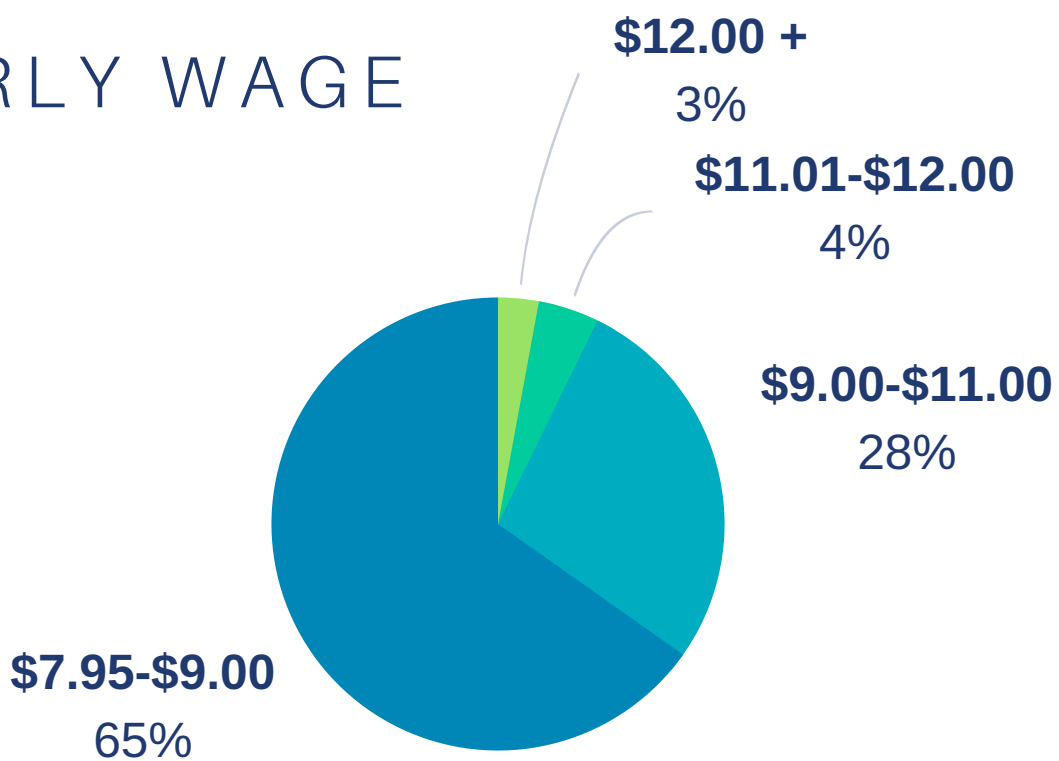

2017 EMPLOYMENT STATISTICS

DCBDD serves almost 600 adults. Of those, nearly 200 are employed. The following data reflects those 200 adults.*

EMPLOYMENT DEMOGRAPHICS

% of Men & Women Employed

61%
Males

39%
Females

Level of Education Achieved

- 158 = Diploma/GED
- 3 = Some Post-Secondary
- 3 = Associate's Degree
- 3 = Bachelor's Degree
- 1 = Massage Therapy License
- 1 = No Formal Education

HOURS WORKED PER WEEK

HOURLY WAGE